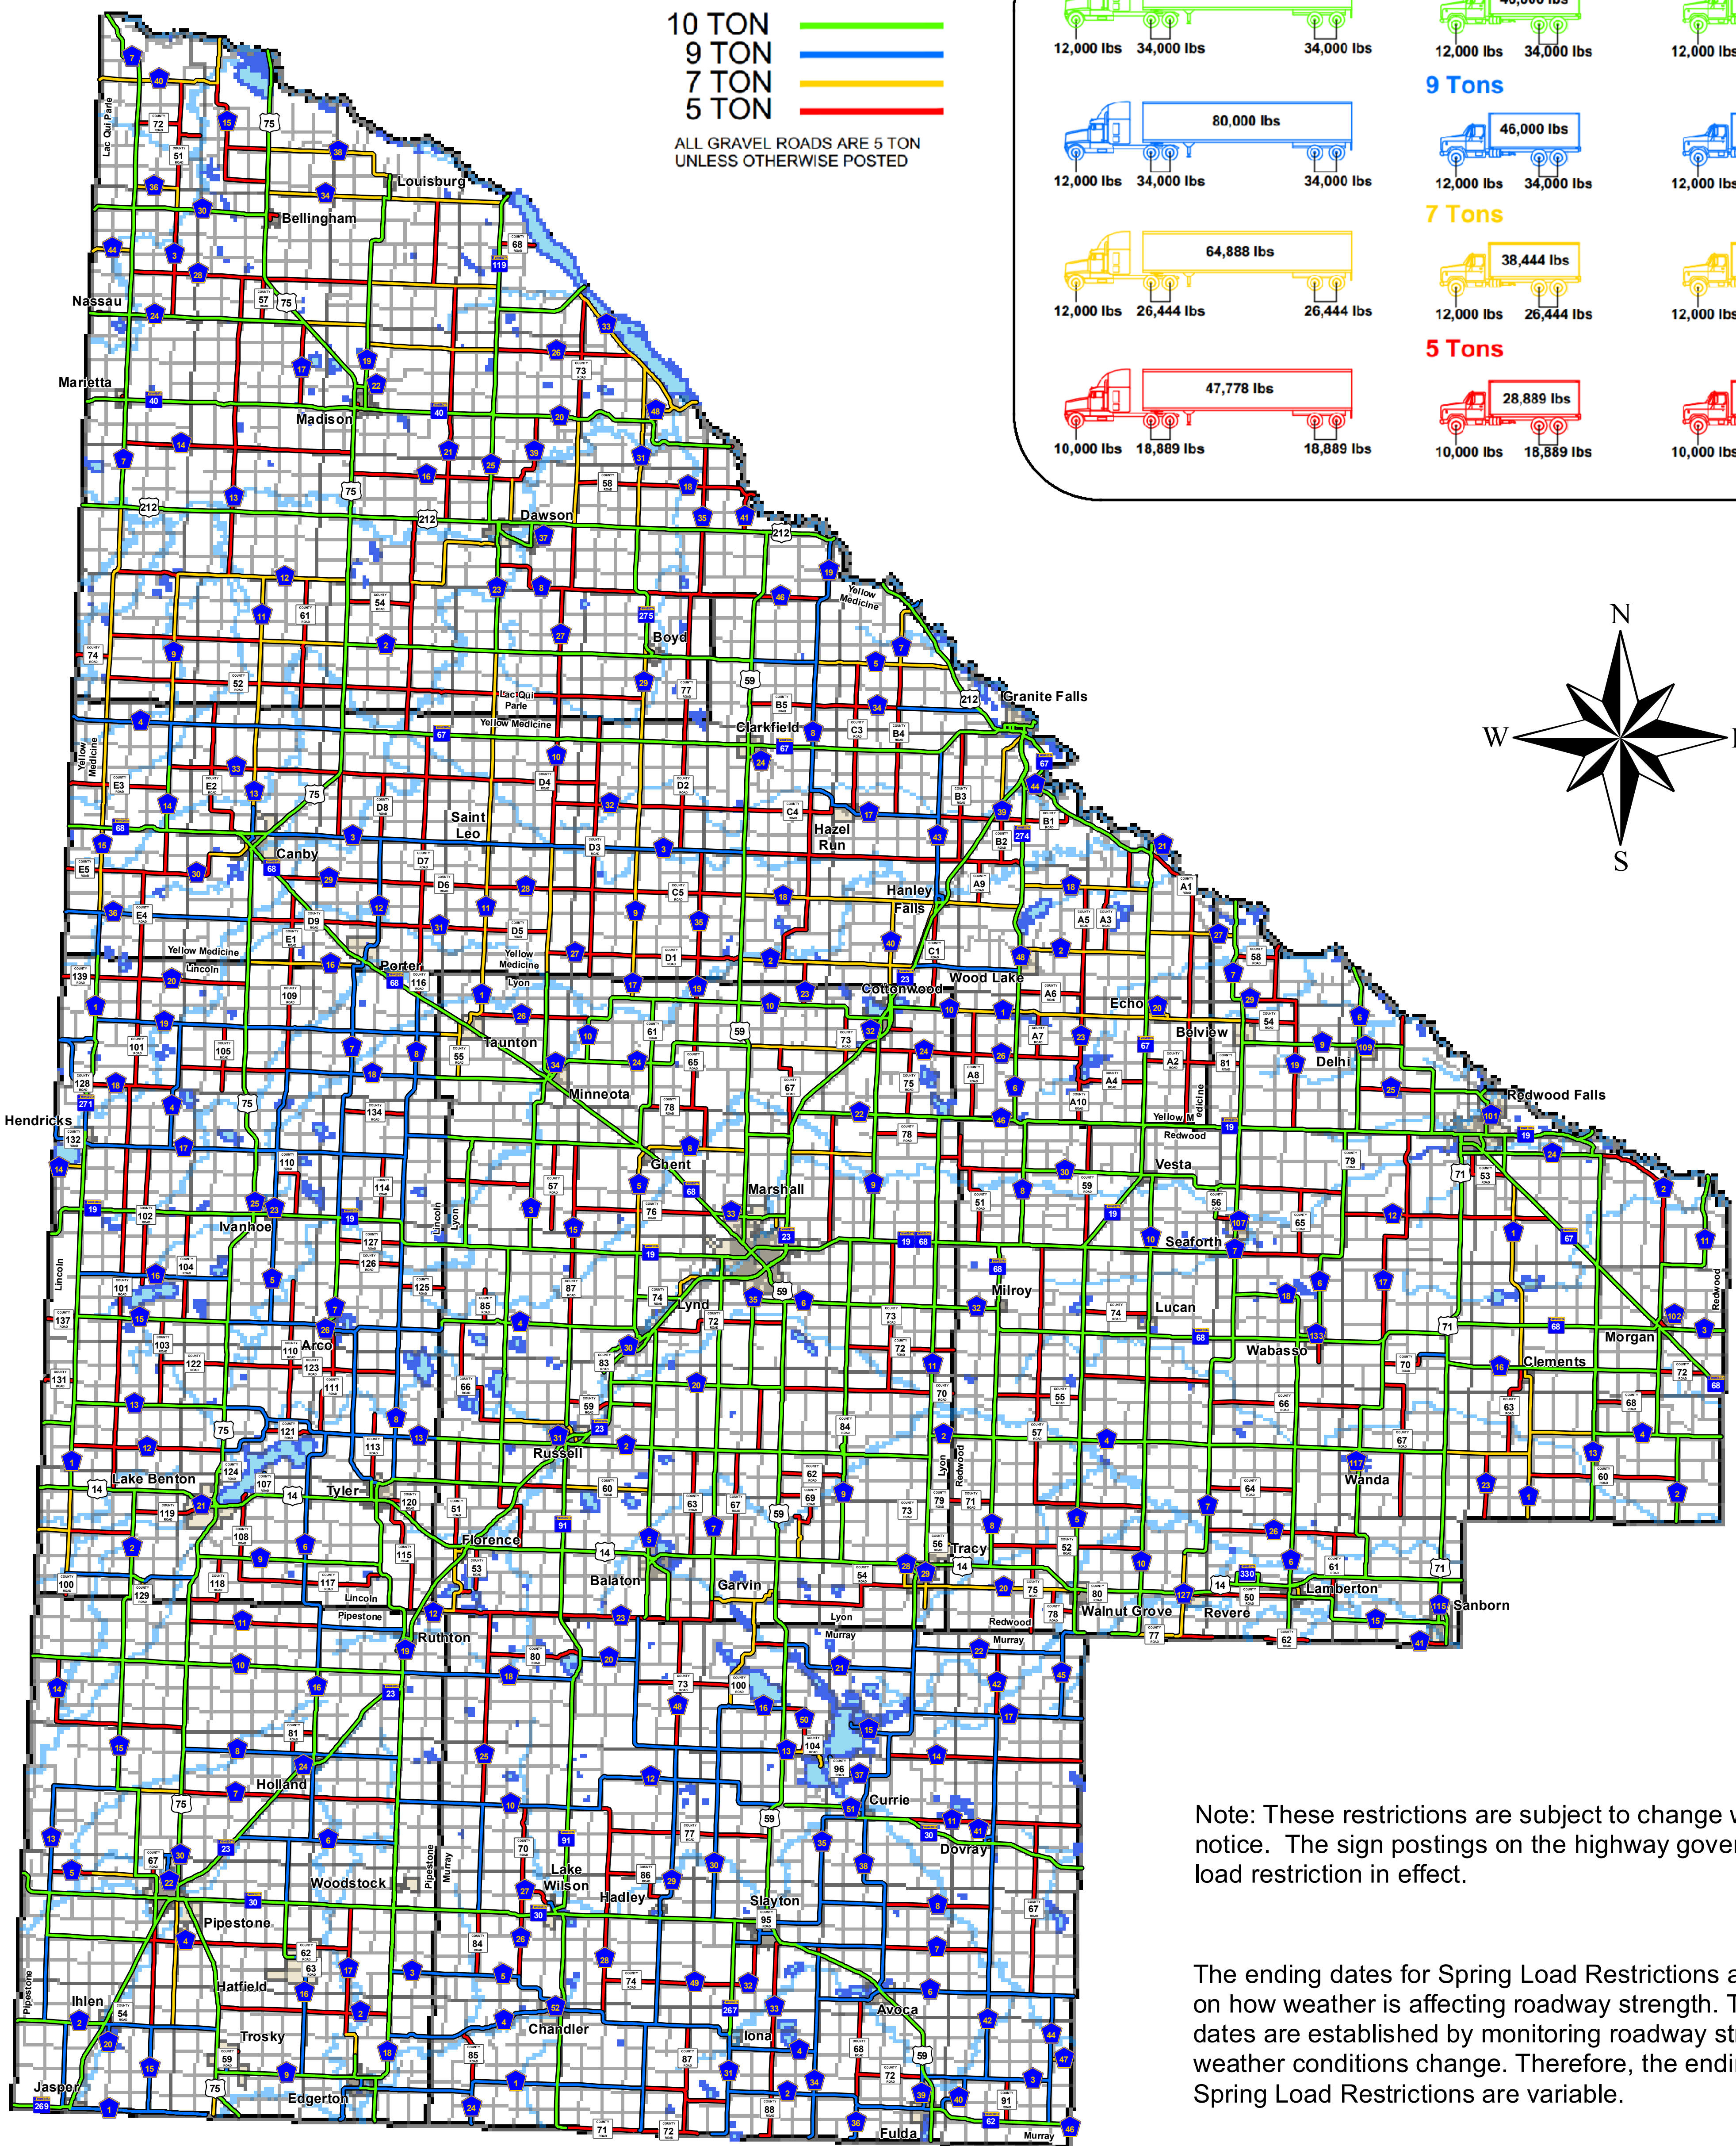

2018 Regional Spring Load Restrictions

Note: These restrictions are subject to change without notice. The sign postings on the highway govern the load restriction in effect.

The ending dates for Spring Load Restrictions are based on how weather is affecting roadway strength. These dates are established by monitoring roadway strength as weather conditions change. Therefore, the ending dates for Spring Load Restrictions are variable.

This drawing is neither a legally recorded map nor a survey and is not intended to be used as one. This drawing is a compilation of information from various sources and is to be used for reference purposes only. Lyon County is not responsible for any inaccuracies herein contained. If discrepancies are found please contact the Lyon County GIS Department at (507) 532-8218.

Highway Contact Information

- Lac qui Parle County: (320) 598-3878
- Lincoln County: (507) 694-1464
- Lyon County: (507) 532-8205
- Redwood County: (507) 637-4056
- Murray County: (507) 836-6327
- Pipestone County: (507) 825-1245
- Yellow Medicine County: (320) 313-3000
- MnDOT: (800) 657-3748