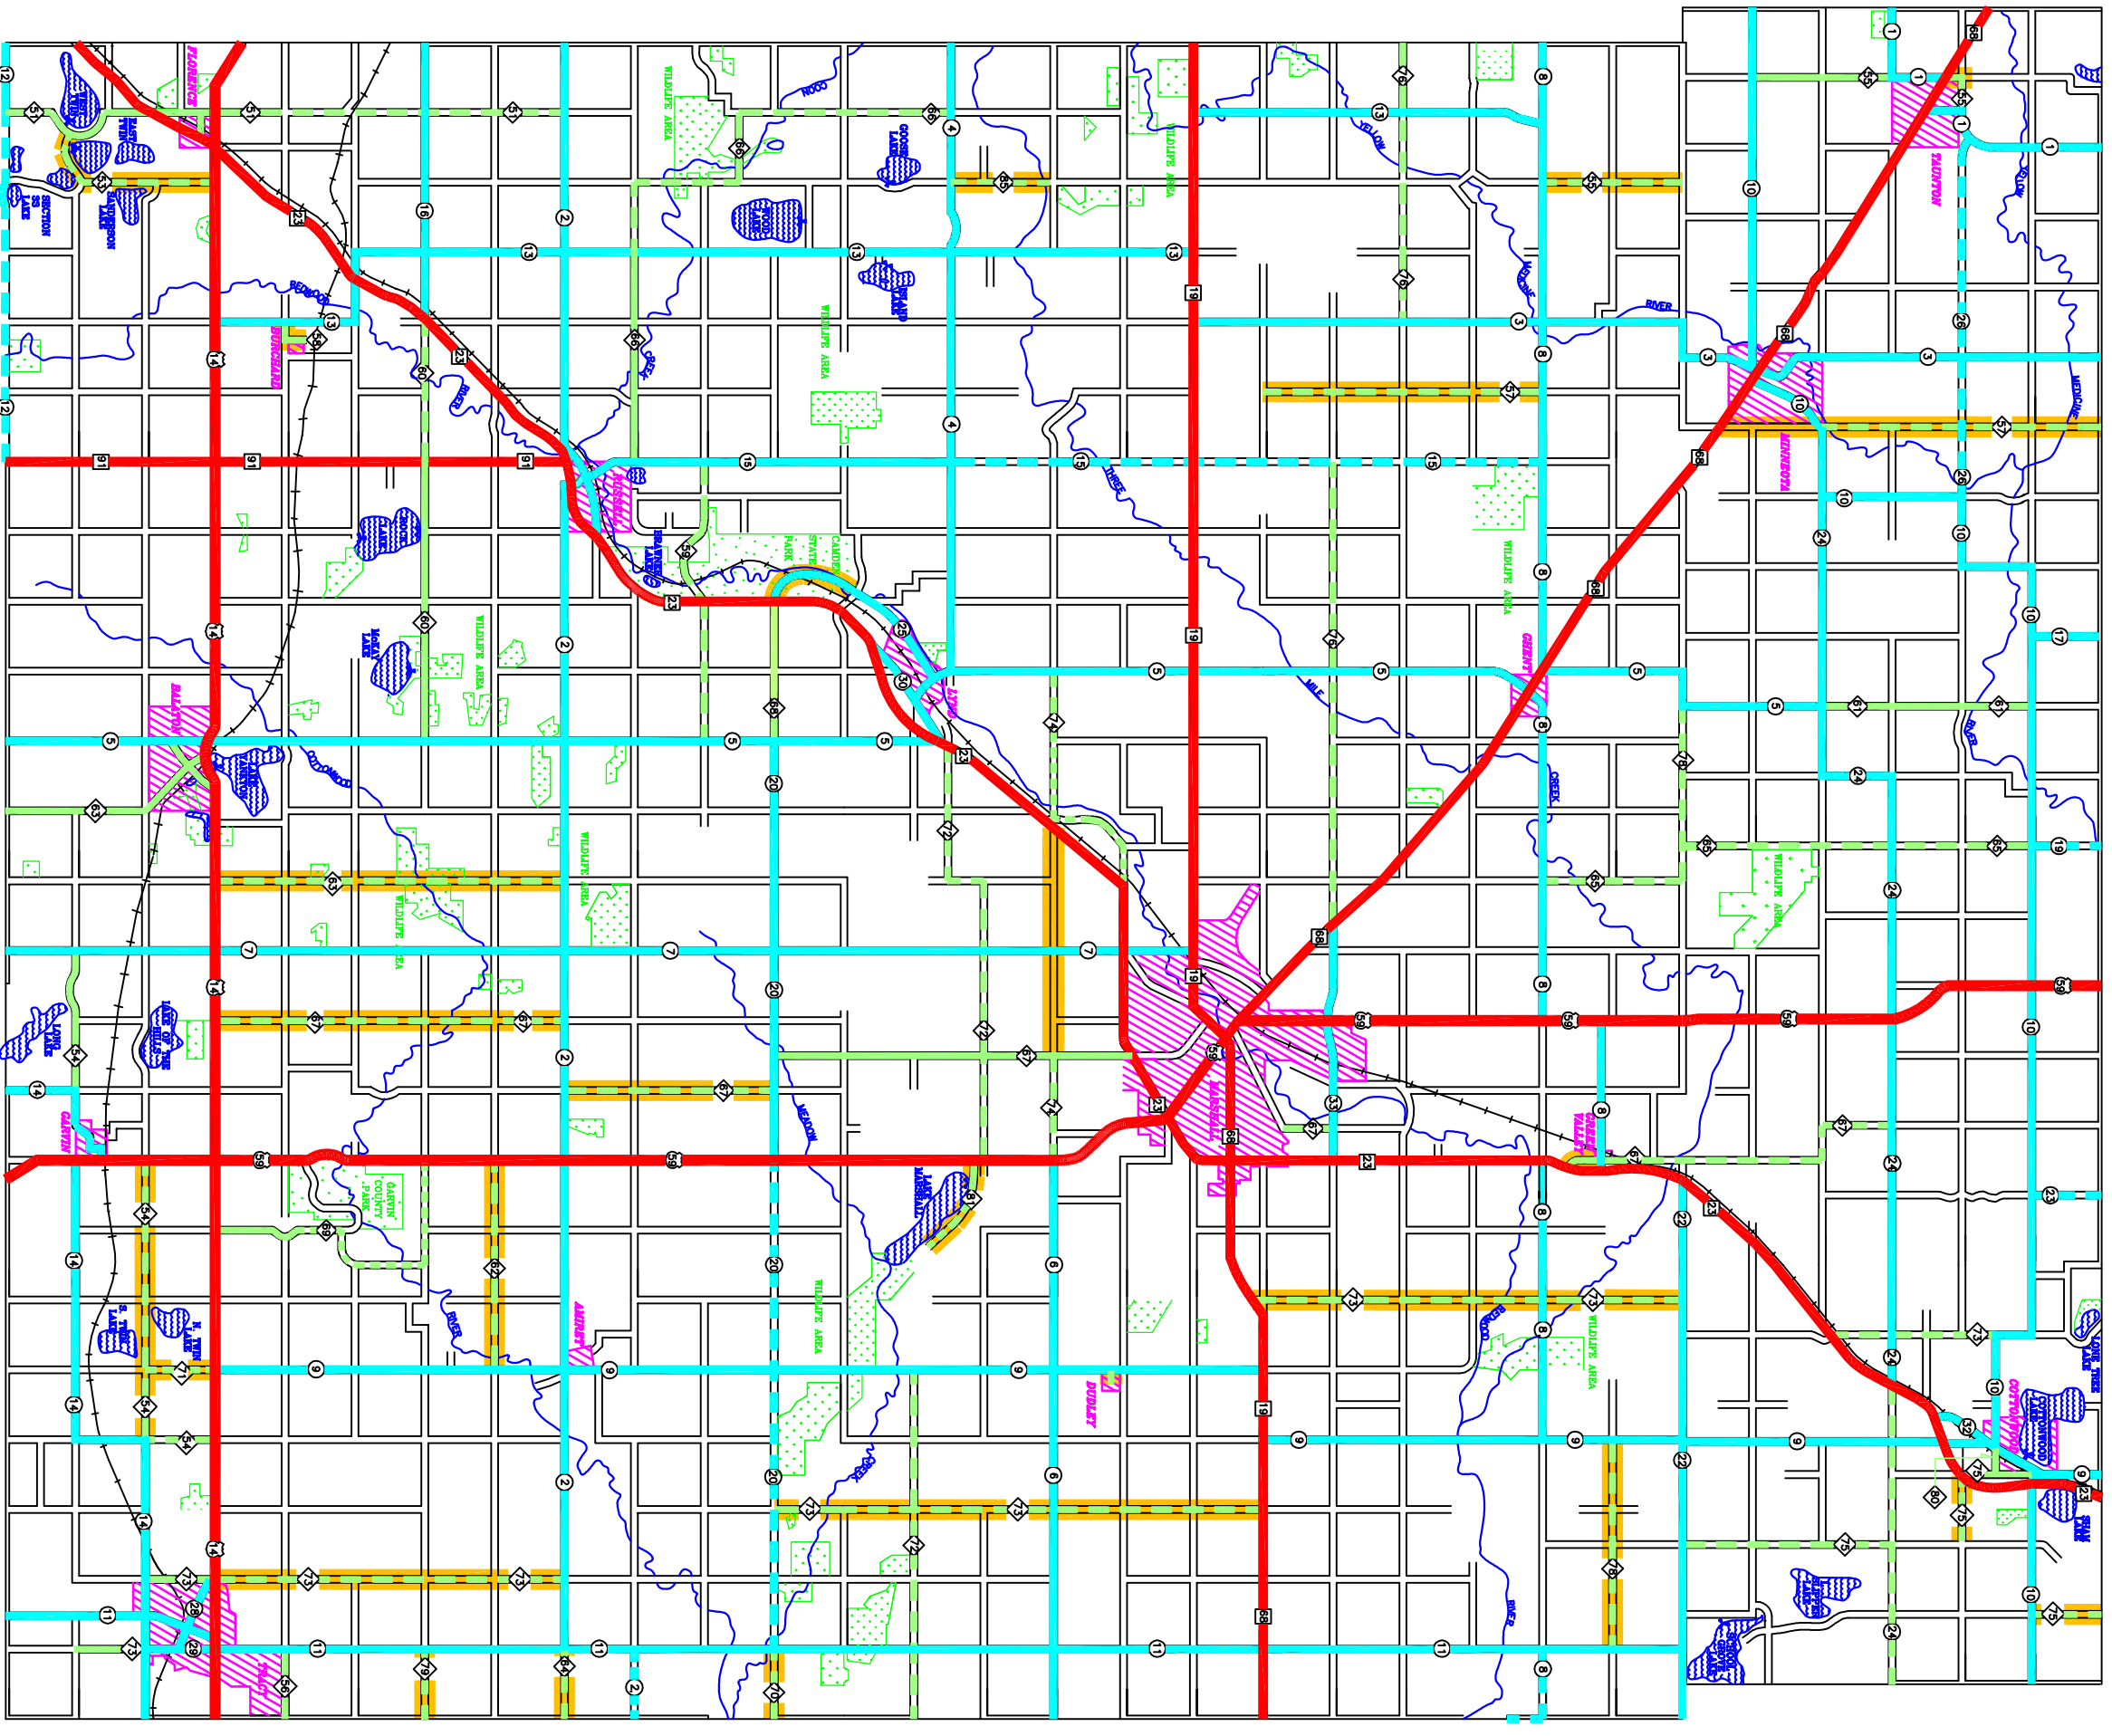

GENERAL HIGHWAY MAP OF LYON COUNTY

- U.S. NUMBERED HIGHWAY
- STATE HIGHWAY
- COUNTY STATE AID HIGHWAY
- COUNTY ROAD
- TOWNSHIP ROAD

- GRAVEL
- BITUM.
- GRAVEL
- BITUM.

- RAILROAD
- WILDLIFE AREA
- CITY LIMITS

- CANDIDATE ROADWAY FOR POSSIBLE JURISDICTION CHANGE

N
NOT TO SCALE

FIGURE 6-2

JURISDICTION CHANGE POTENTIALS
LYON COUNTY TRANSPORTATION PLAN

FIG-JUR CHG.DWG

624-01-104