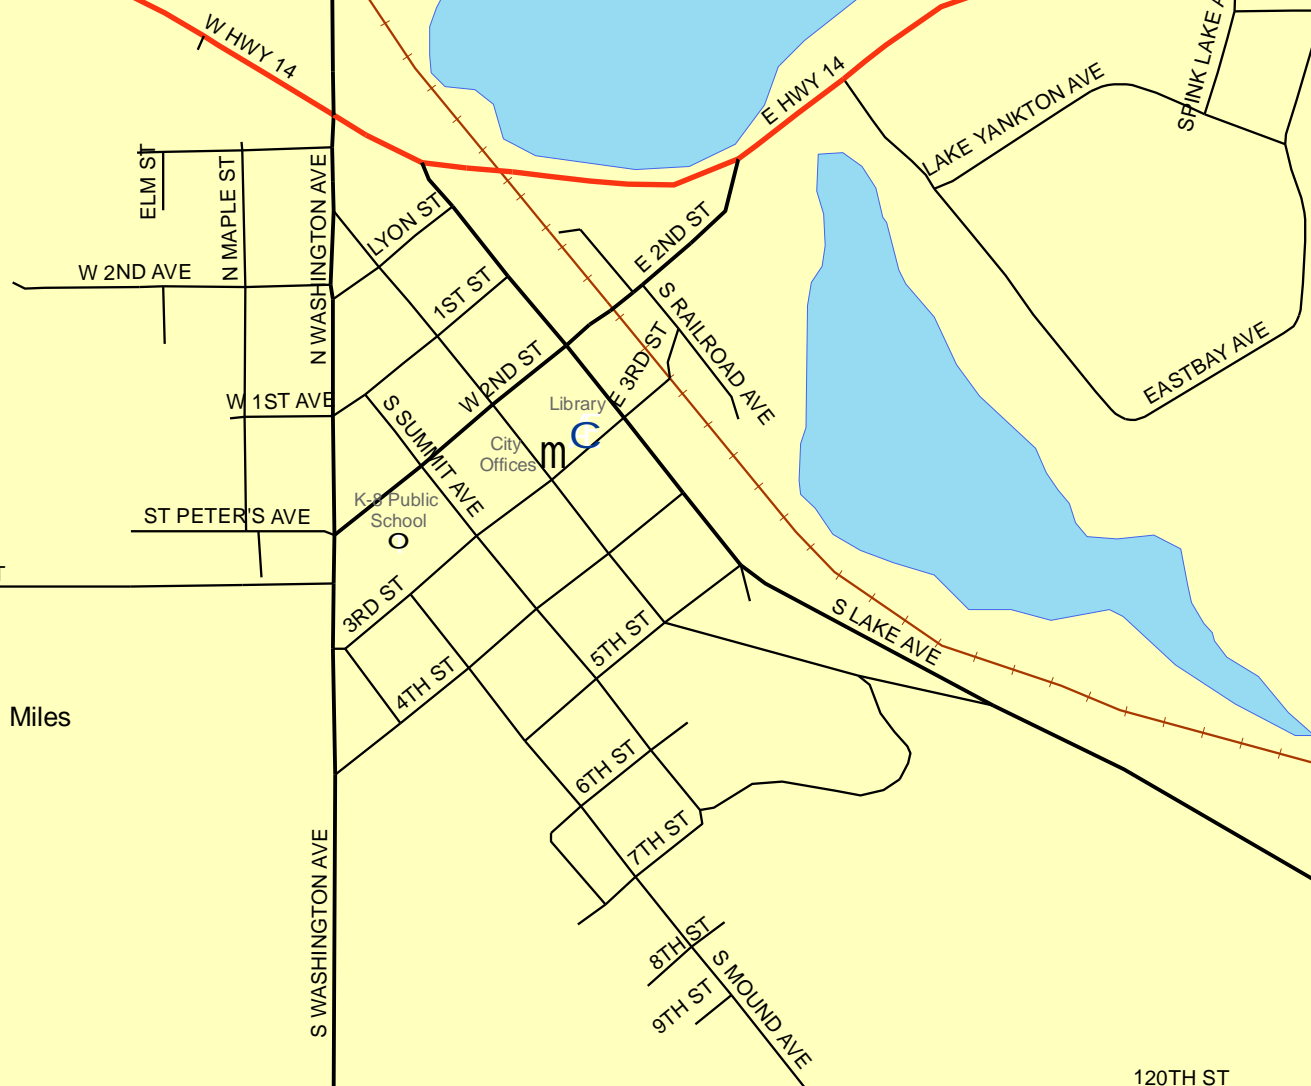

CITY OF BALATON

June 2007

CO RD 5

US HWY 14

130TH ST

US HWY 14

Lake Yankton

Spink Lake

0 0.2 0.4 Miles

This drawing is neither a legally recorded map nor a survey and is not intended to be used as one. This drawing is a compilation of information from various sources and is to be used for reference purposes only. Lyon County is not responsible for any inaccuracies herein contained. If discrepancies are found please contact the Lyon County GIS Department.

CO RD 63

120TH ST