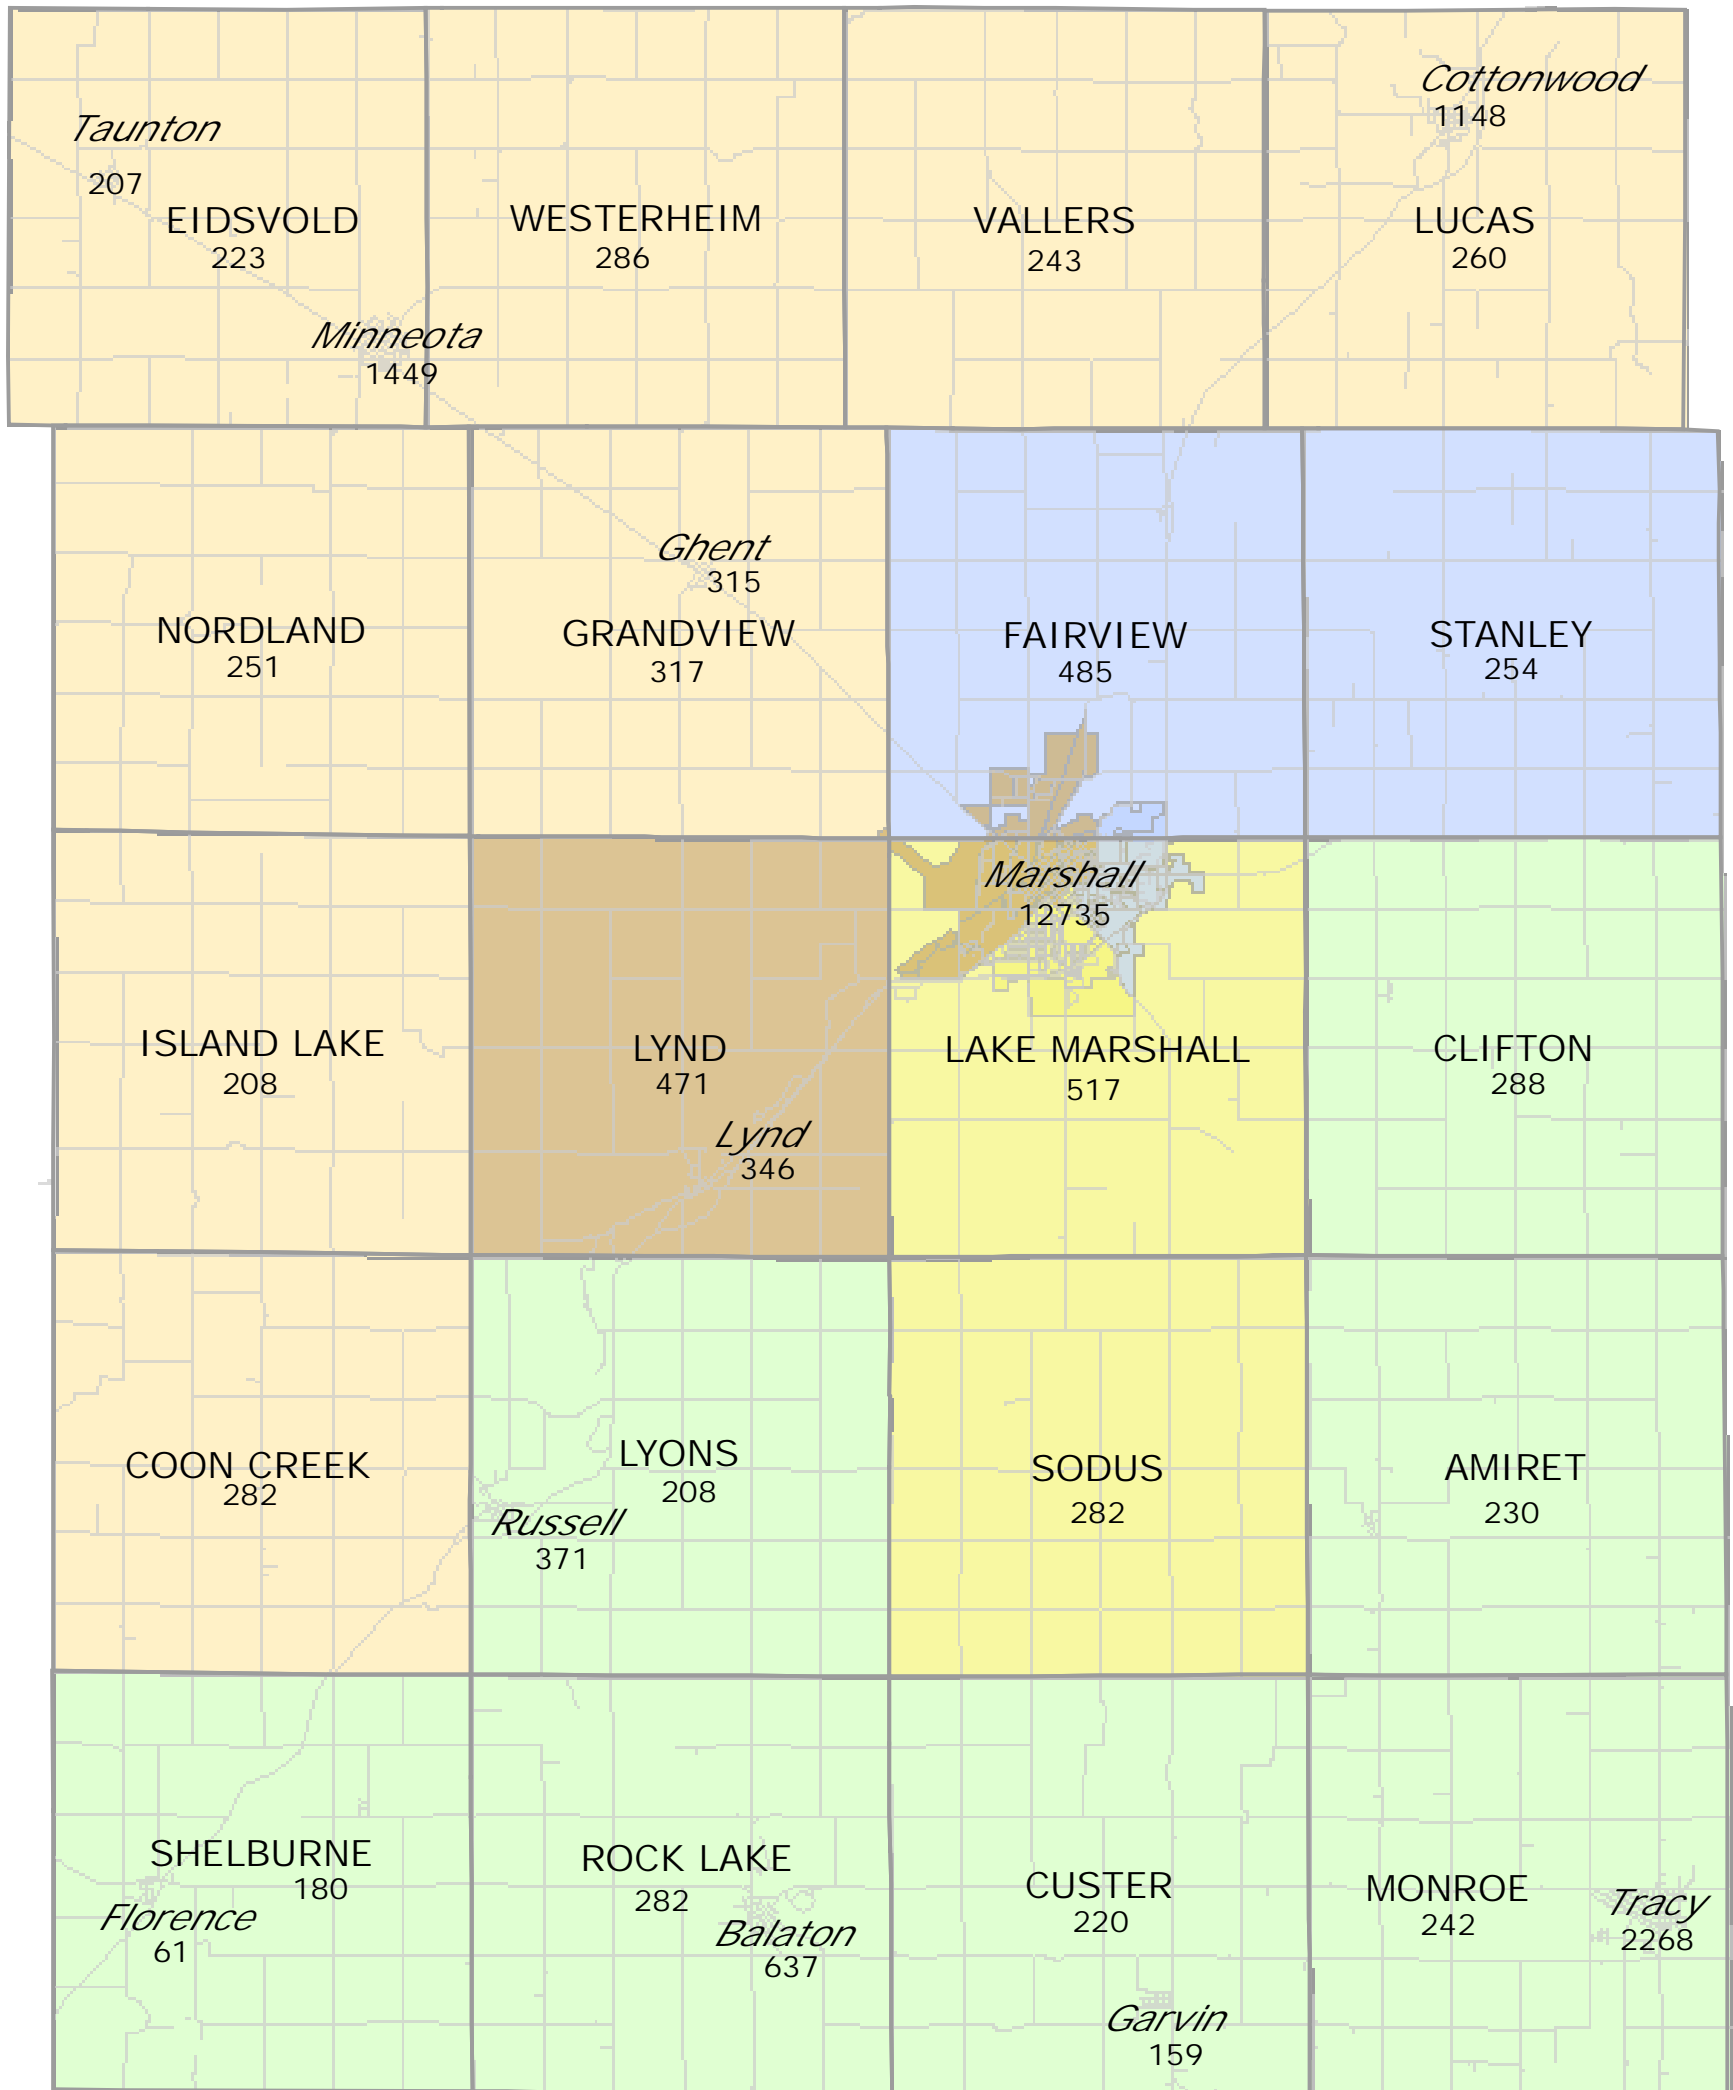

2006-2007 Lyon County Commissioner Districts

- Commissioner Districts**
- District 1 - Rodney Stensrud
 - District 2 - Robert Fenske
 - District 3 - Phil Nelson
 - District 4 - Steve Ritter
 - District 5 - Mark Goodenow

Population from 2000 Census

Created by Lyon County GIS